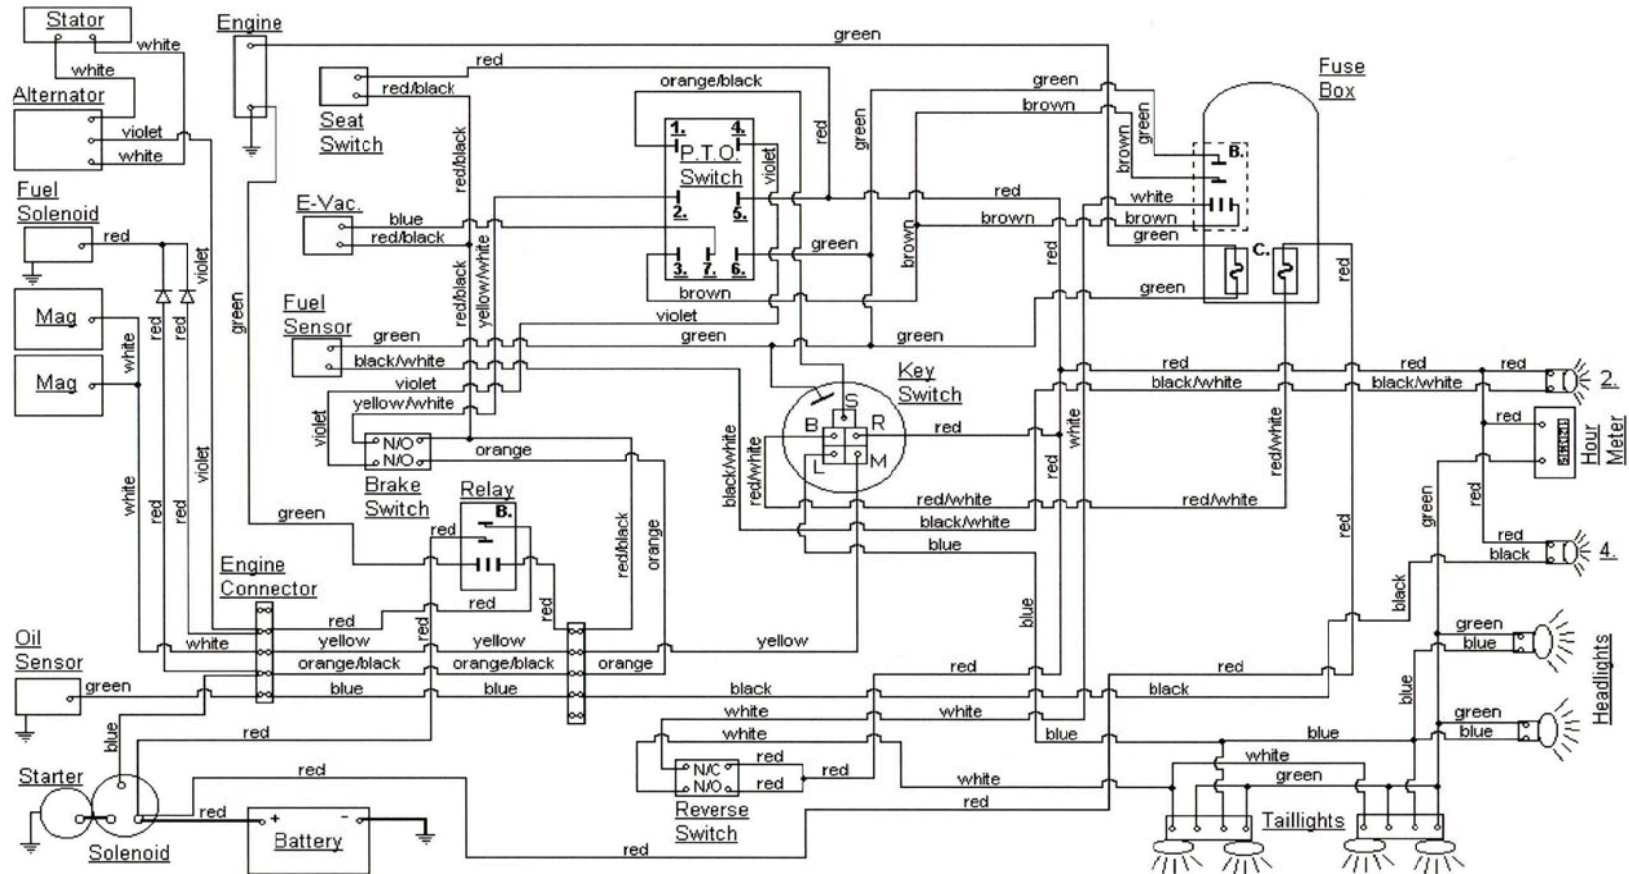

CUBCADETPARTSNMORE.COM

515-266-7944

KEY SWITCH

OFF	M+G
RUN w/LIGHTS	B+L+R
RUN	B+R
START	B+S

DASH LIGHTS

2:	LOW FUEL
4:	LOW OIL

FUSE BOX

B:	RELAY
C:	FUSES