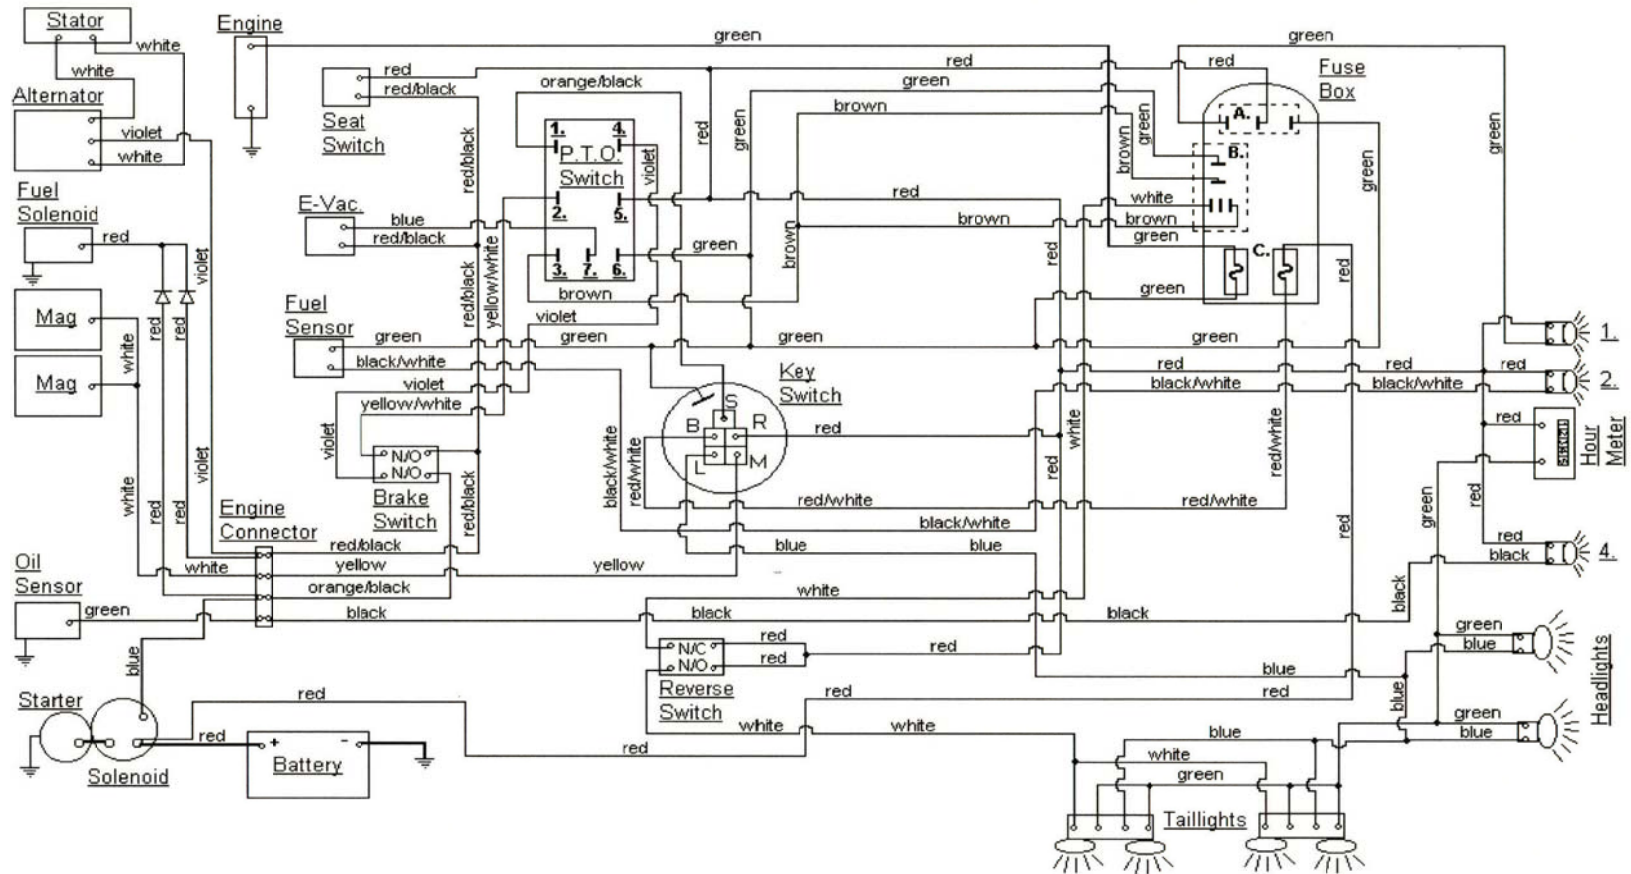

CUBCADETPARTSNMORE.COM

515-266-7944

KEY SWITCH

	OFF	M+G
RUN	w/LIGHTS	B+L+R
	RUN	B+R
	START	B+S

DASH LIGHTS

1:	LOW VOLTAGE
2:	LOW FUEL
4:	LOW OIL

FUSE BOX

A:	VOLTAGE SENSOR
B:	RELAY
C:	FUSES