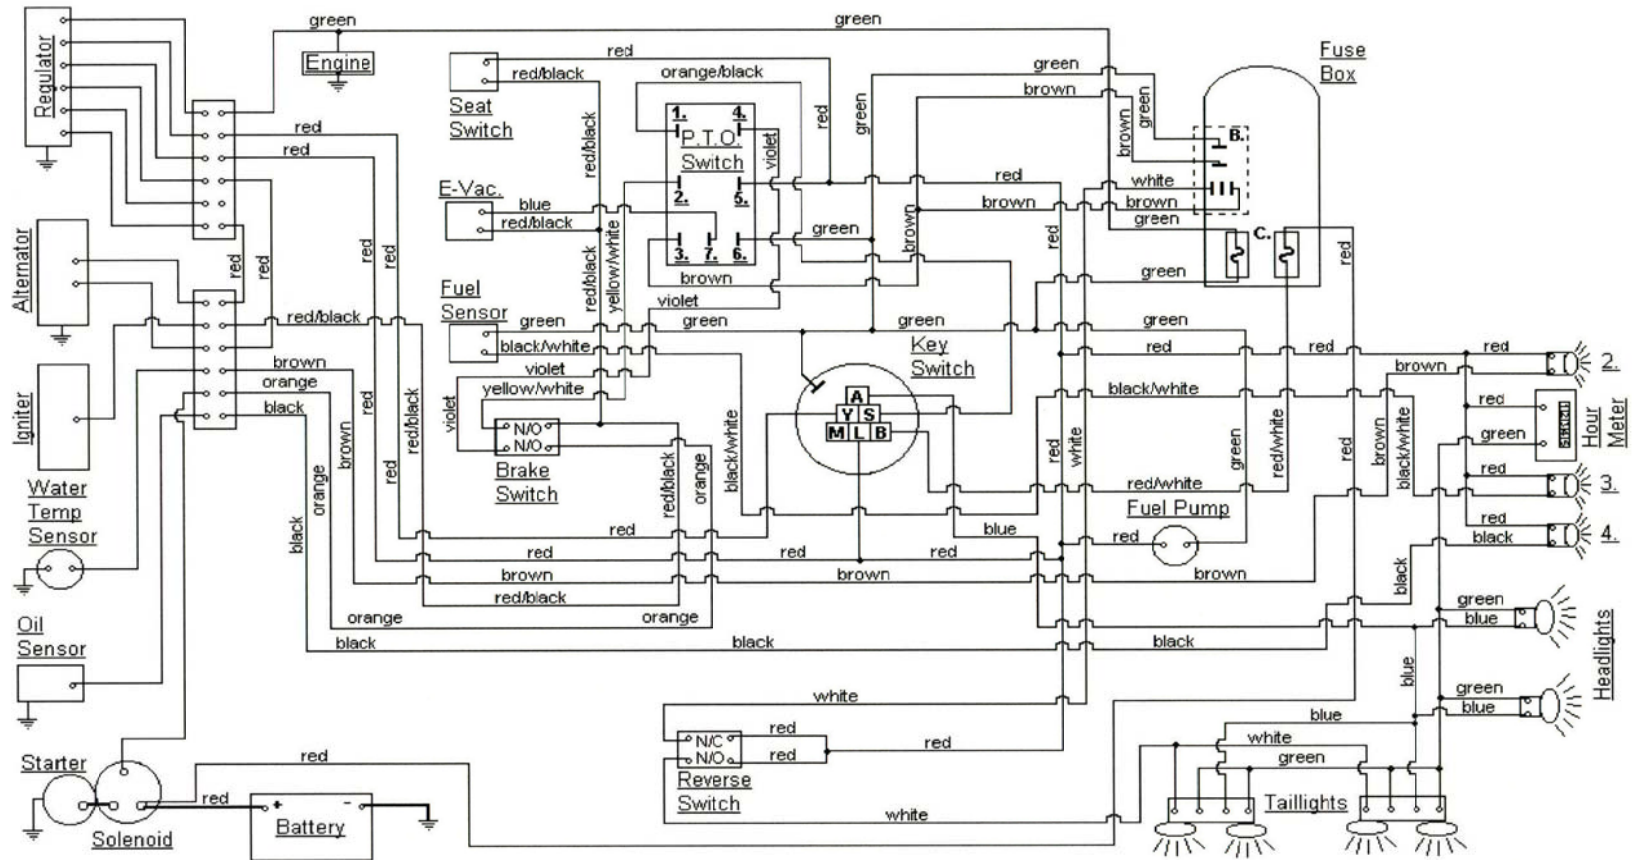

MODEL 3208 (2000)

CUBCADETPARTSNMORE.COM
515-266-7944

KEY SWITCH

OFF	M+G
RUN w/LIGHTS	B+A+L+Y
RUN	B+L
START	B+L+S

DASH LIGHTS

2:	WATER TEMP
3:	LOW FUEL
4:	LOW OIL

FUSE BOX

B:	RELAY
C:	FUSES