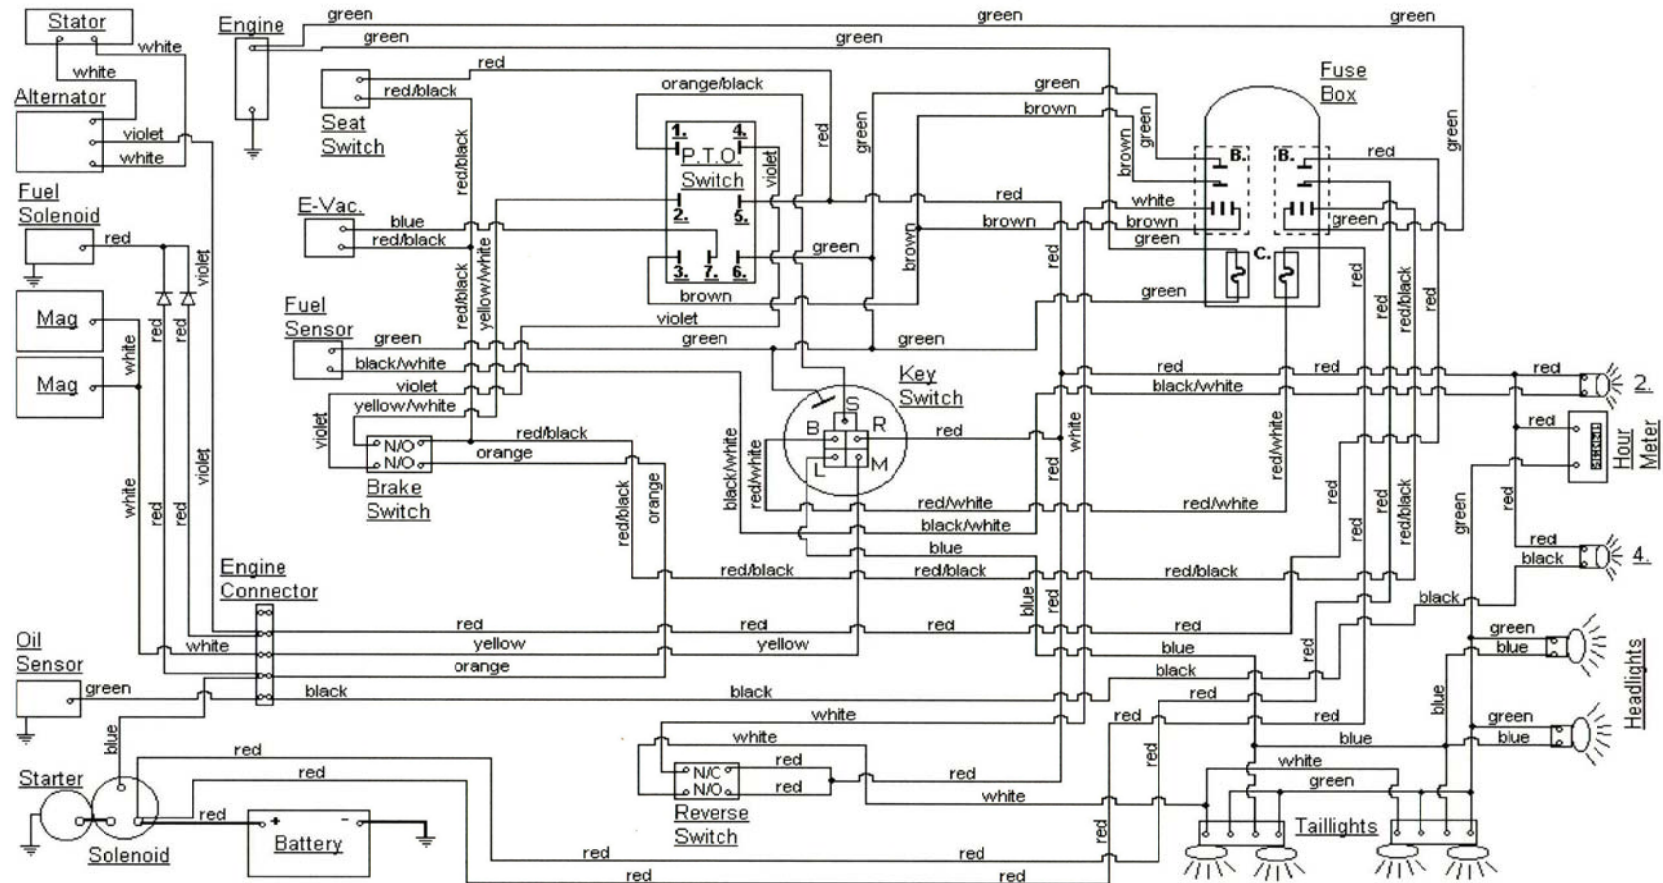

CUBCADETPARTSNMORE.COM

515-266-7944

KEY SWITCH

OFF	M+G
RUN w/LIGHTS	B+L+R
RUN	B+R
START	B+S

DASH LIGHTS

2:	LOW FUEL
4:	LOW OIL

FUSE BOX

B:	RELAY
C:	FUSES