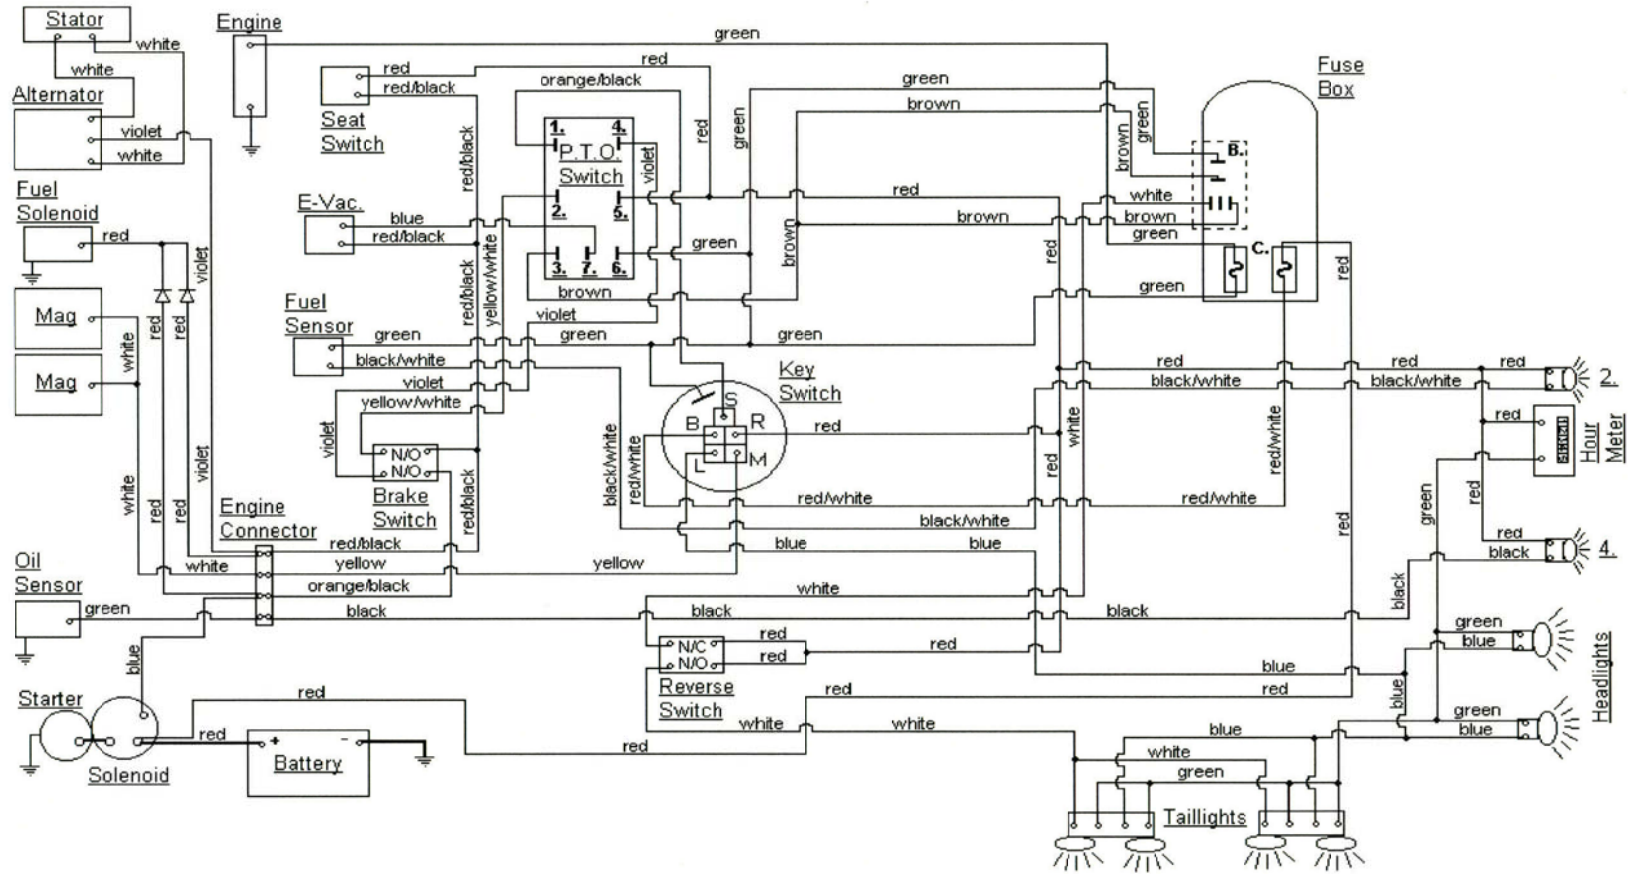

### KEY SWITCH

OFF	M+G
RUN w/LIGHTS	B+L+R
RUN	B+R
START	B+S

### DASH LIGHTS

2:	LOW FUEL
4:	LOW OIL