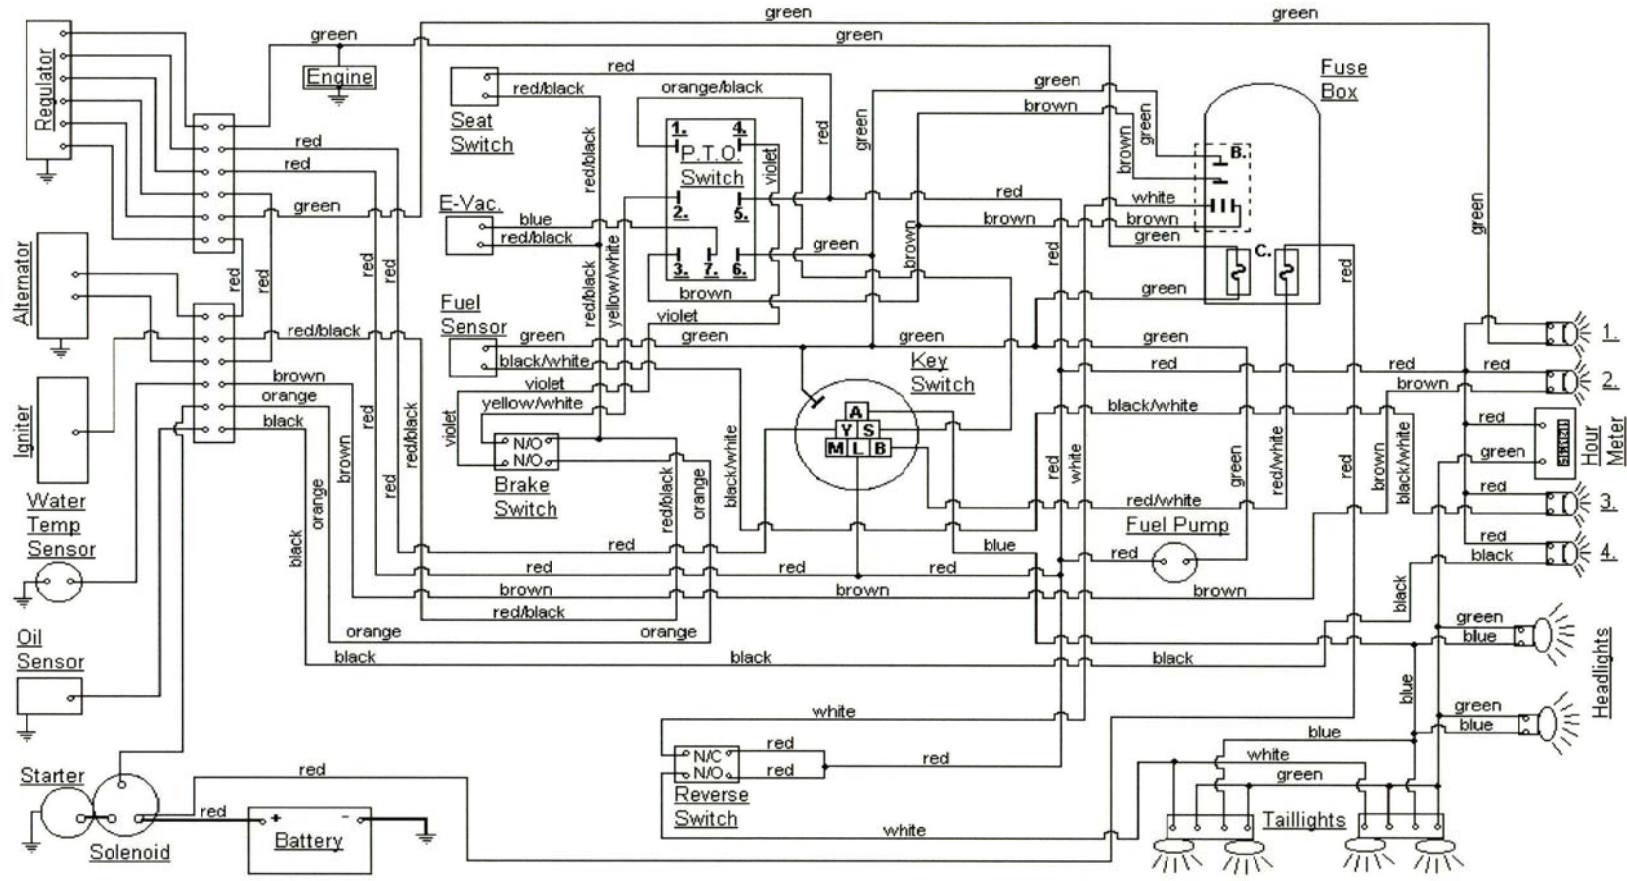

## 515-266-7944

MODEL 3205 (1998-1999)

**KEY SWITCH**

OFF	M+G
RUN w/LIGHTS	B+A+L+Y
RUN	B+L
START	B+L+S

**DASH LIGHTS**

1:	LOW VOLTAGE
2:	WATER TEMP
3:	LOW FUEL
4:	LOW OIL

**FUSE BOX**

B:	RELAY
C:	FUSES