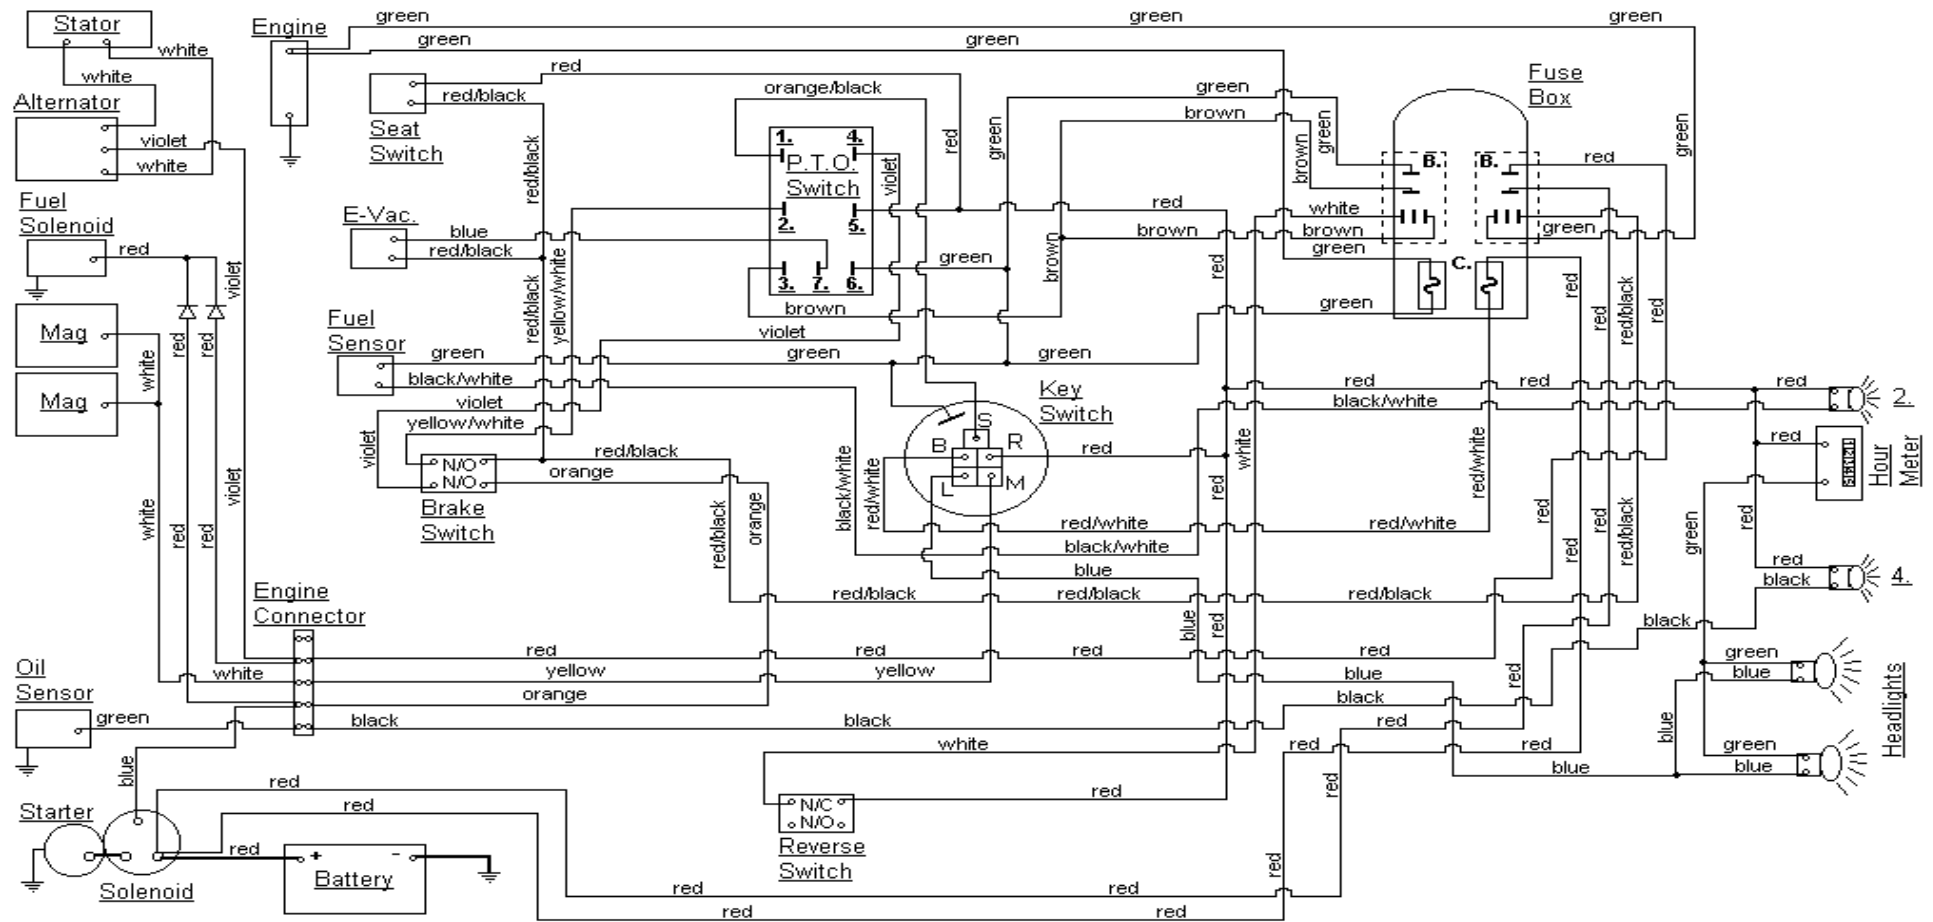

### KEY SWITCH

OFF	M+G
RUN w/LIGHTS	B+L+R
RUN	B+R
START	B+S

### DASH LIGHTS

2:	LOW FUEL
4:	LOW OIL