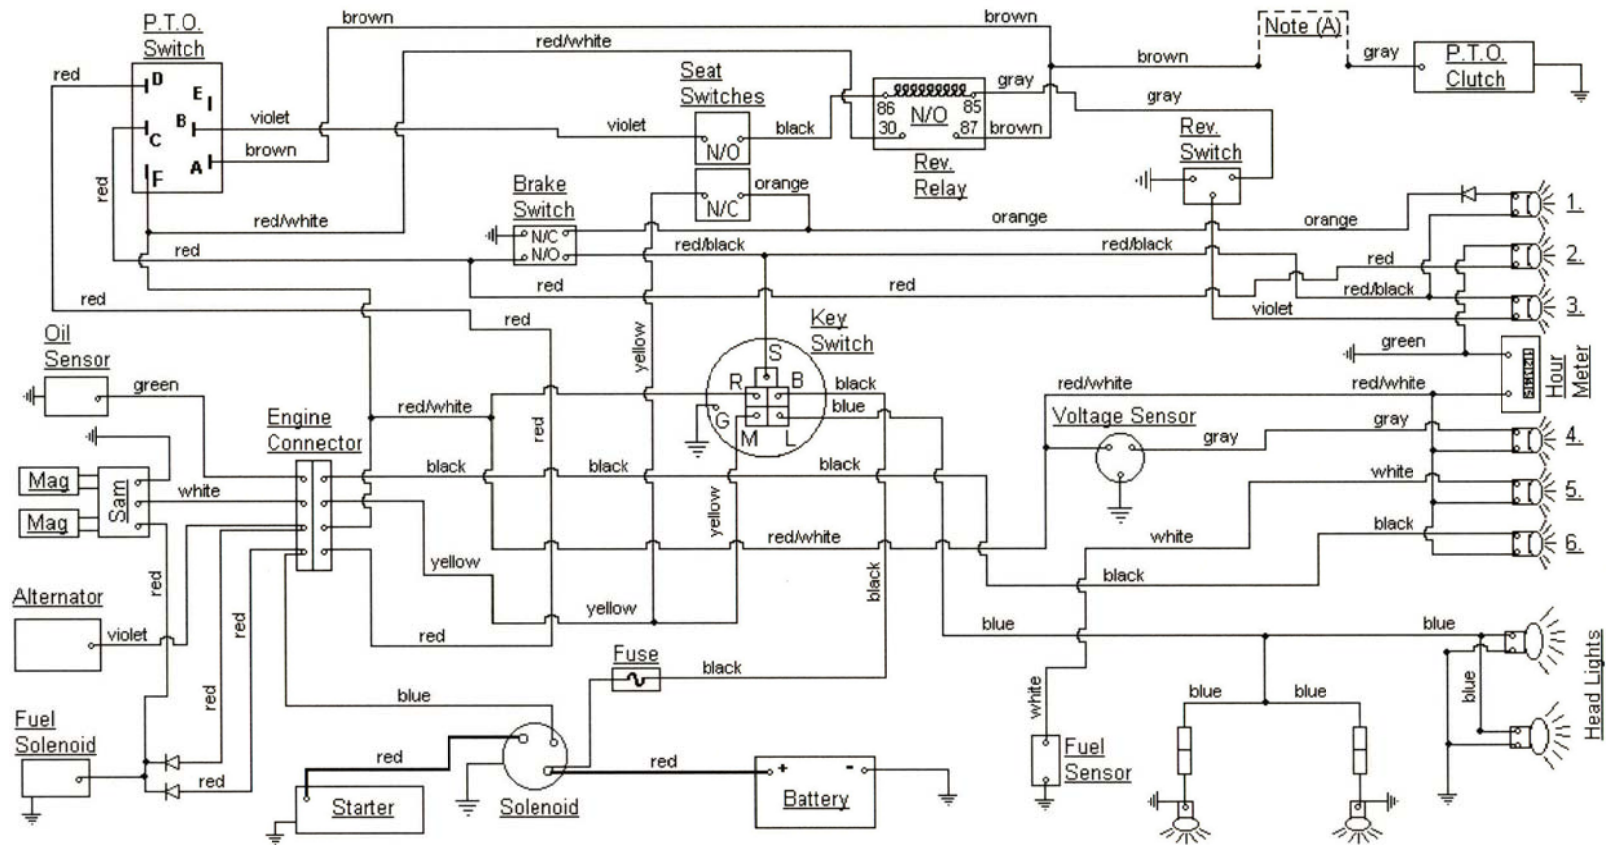

CUBCADETPARTSNMORE.COM

515-266-7944

P.T.O. SWITCH	
OFF	C+D
ON	B+A
START	B+A+F

KEY SWITCH	
OFF	M+GROUND
RUN w/LIGHTS	B+R+L
RUN	B+R
START	B+S

DASH LIGHTS
1: DEPRESS LEFT PEDAL
2: DISENGAGE PTO
3: IN REVERSE
4: AMP
5: LOW FUEL
6: LOW OIL

MODEL 2284 INDICATOR HARNESS

DASH LIGHTS

- 1: DEPRESS LEFT PEDAL
- 2: DISENGAGE PTO
- 3: IN REVERSE
- 4: AMP
- 5: LOW FUEL
- 6: LOW OIL