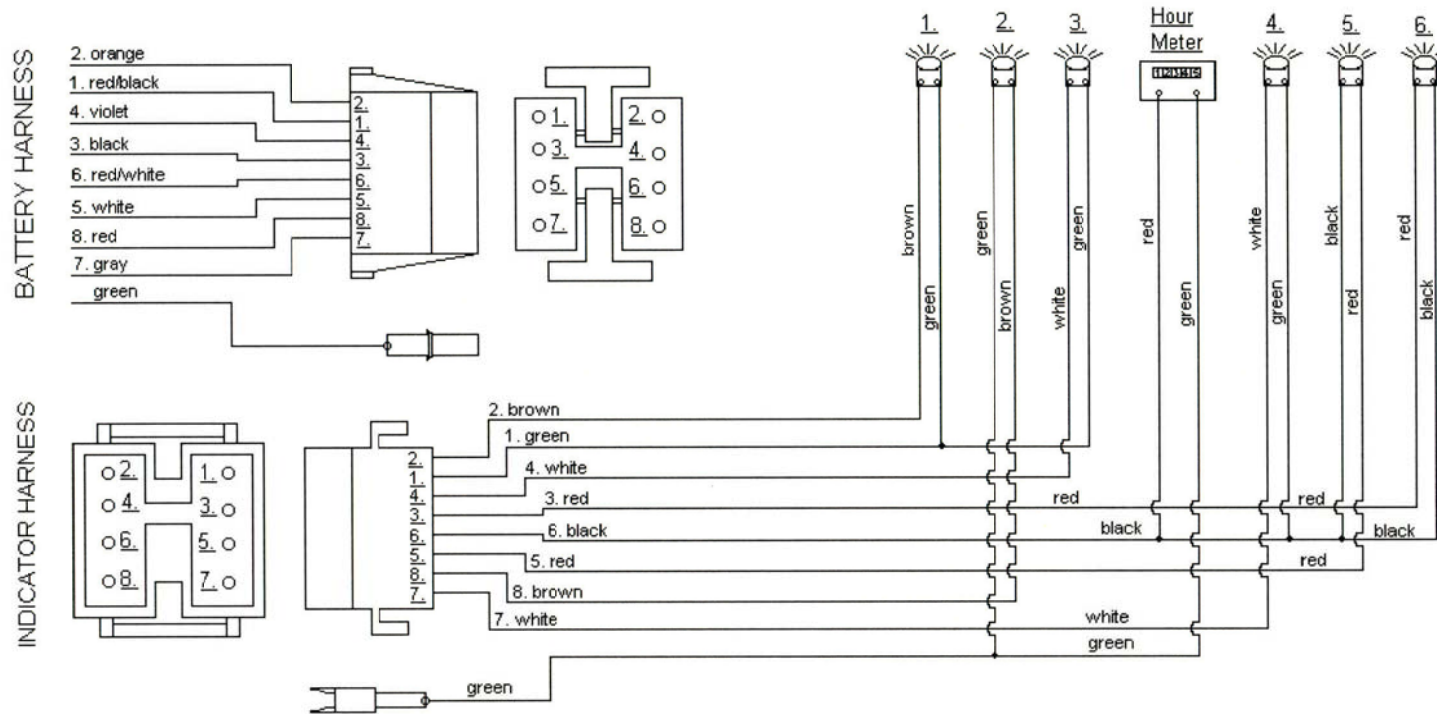

CUBCADETPARTSNMORE.COM

515-266-7944

P.T.O. SWITCH	
OFF	C+D
ON	B+A
START	B+A+F

KEY SWITCH	
OFF	M+GROUND
RUN w/LIGHTS	B+R+L
RUN	B+R
START	B+S

DASH LIGHTS
1: DEPRESS LEFT PEDAL
2: DISENGAGE PTO
3: IN REVERSE
4: AMP
5: LOW FUEL
6: LOW OIL

MODEL 2284 INDICATOR HARNESS

DASH LIGHTS

- 1: DEPRESS LEFT PEDAL
- 2: DISENGAGE PTO
- 3: IN REVERSE
- 4: AMP
- 5: LOW FUEL
- 6: LOW OIL