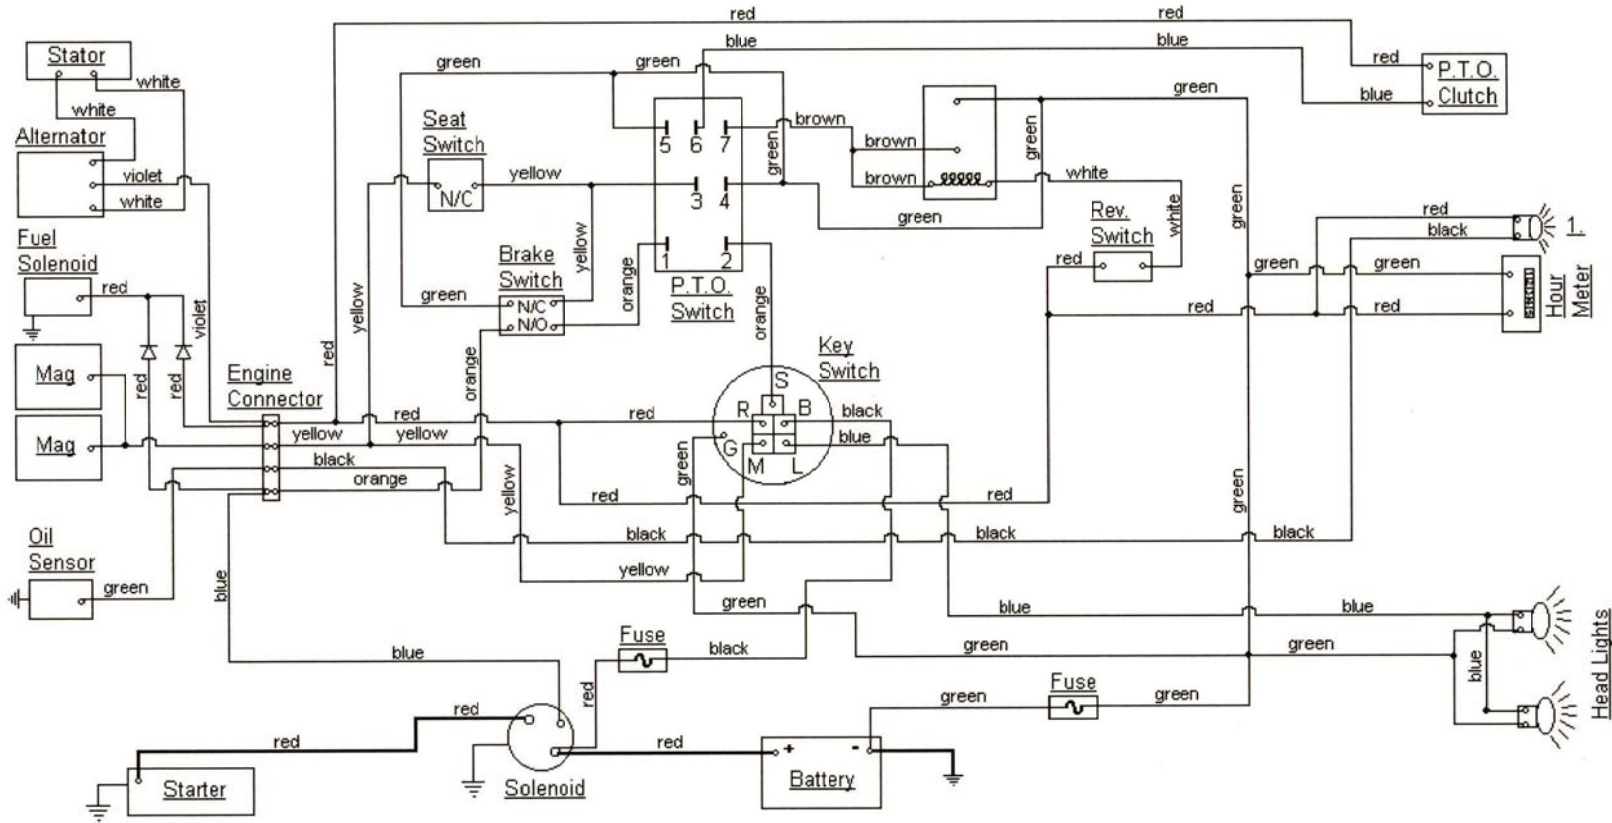

MODEL 2206

CUBCADETPARTSNMORE.COM

515-266-7944

KEY SWITCH

OFF	M+G
RUN w/LIGHTS	B+R+L
RUN	B+R
START	B+S

DASH LIGHTS

1:	LOW OIL
----	---------