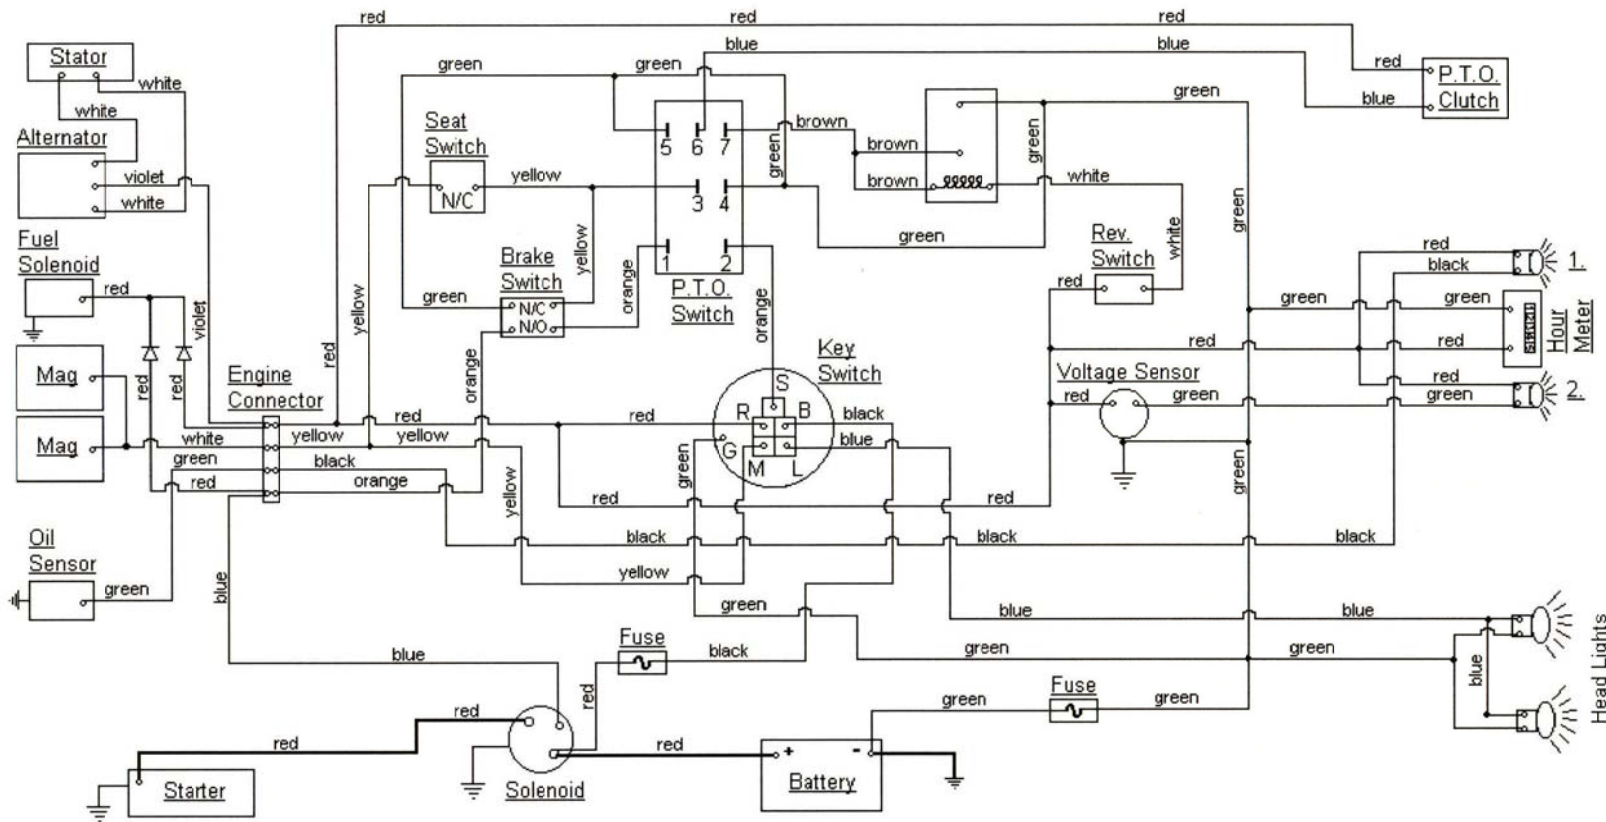

**MODEL 2185 (1994-1995)**  
**SERIAL NUMBERS (239,001 - 326,000)**

**CUBCADETPARTSNMORE.COM** 476 MISS 629-3011  
**515-266-7944**

**KEY SWITCH**

OFF	M+G
RUN w/LIGHTS	B+R+L
RUN	B+R
START	B+S

**DASH LIGHTS**

1:	LOW OIL
2:	AMP