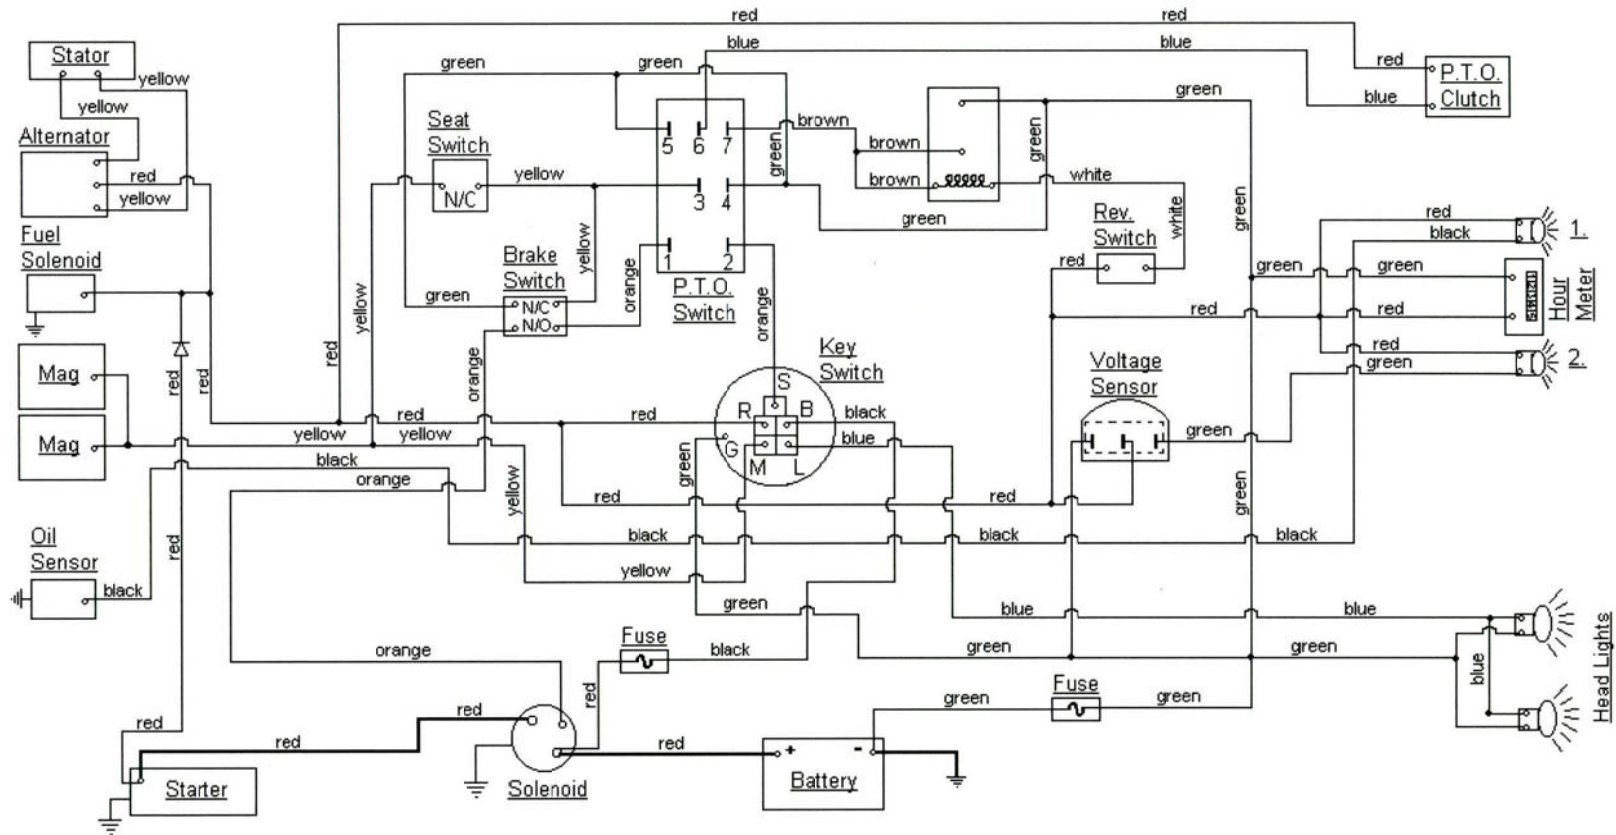

MODEL 2165 (1996-1998)
SERIAL NUMBERS (326,001 - H318G3)

515-266-7944

KEY SWITCH

OFF	M+G
RUN w/LIGHTS	B+R+L
RUN	B+R
START	B+S

DASH LIGHTS

1:	LOW OIL
2:	AMP